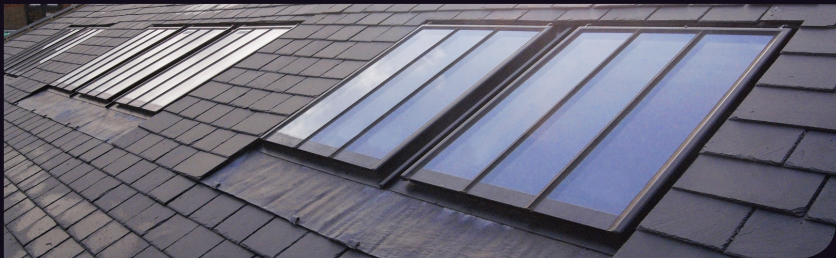

# LUMEN

ROOFLIGHT

---

[www.lumenrooflight.co.uk](http://www.lumenrooflight.co.uk)

tel: **0845 050 8746**

The rooflight your  
building would choose.