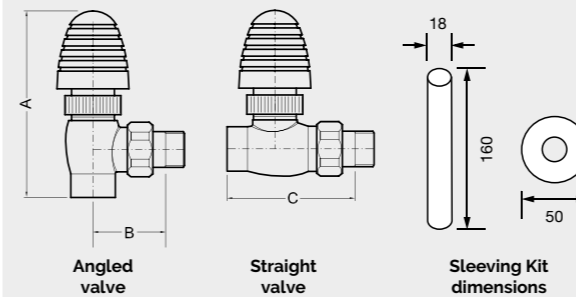

Typical valve dimensions

The following notation has been used for dimensions:

Valves	A	B	C
Belgravia			
Belgravia angled	106	42	-
Chartwell			
Chartwell angled manual	107	44	-
Chartwell angled TRV	139	44	-
Chartwell 1/2" BSP angled	93	53	-
Chartwell 3/4" BSP angled	95	53	-
Gyro			
Gyro angled manual	86	43	-
Gyro angled TRV	135	43	-
Gyro straight manual/TRV	-	-	72
Kentwell			
Kentwell angled/corner manual	100	46	-
Kentwell angled/corner TRV	110	46	-
Nostalgia			
Nostalgia angled manual	107	53	-
Nostalgia angled TRV	139	53	-
Nostalgia 1/2" BSP angled	93	53	-
Nostalgia 3/4" BSP angled	95	53	-
Radius			
Radius angled manual	77	41	-
Radius straight manual/TRV	-	-	67
Radius TRV angled	126	41	-
Radius corner manual	54	41	-
Radius corner TRV	110	41	-
Tekne			
Tekne angled	107	44	-

Important note: All dimensions are given in good faith. However, it is always advisable to await delivery of your radiator and valves before setting the pipe work in its final positions. MHS cannot accept any liability for pre delivery installed pipe work not matching up with the final item.

Angled:

Use these for radiators where the pipework is 'from the floor' and the connection on the radiator is horizontal. These can also be used on towel rails when the pipework is through the wall.

or

Straight:

Use the straight type when the pipework is 'from the floor' and the connection on the radiator is vertical.

or

Corner:

Use these for radiators or towel rails where the pipework is 'from the wall'.

Manual:

Use for any application.

or

TRV:

User adjustable to automatically control the final temperature of the room.