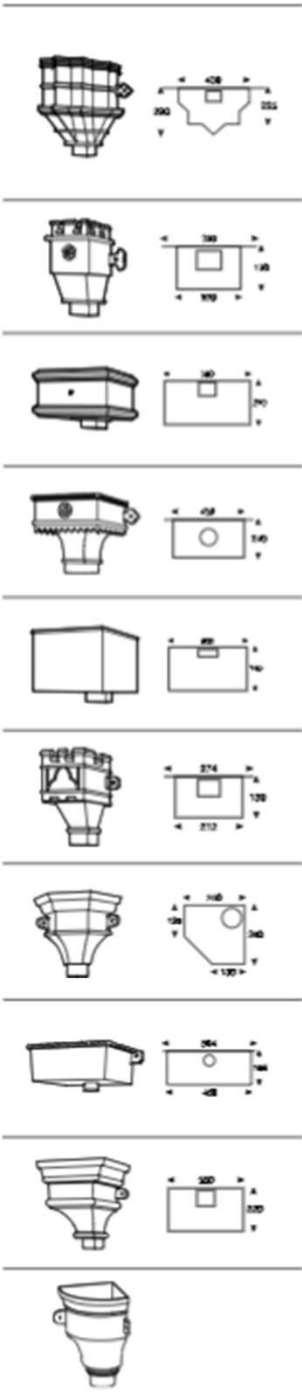

ORNAMENTAL HEADS			
Description	Width x Depth x Height	Premier (Primed)	Premier Extra (Black)
H529	430mm x 290mm x 540mm	RH529 £1,514.65	XRHS29 £1,741.87
H530	330mm x 150mm x 350mm	RH530 £1,041.27	XRHS30 £1,197.45
H532	560mm x 290mm x 305mm	RH532 £1,300.05	XRHS32 £1,495.08
H534	430mm x 240mm x 366mm	RH534 £1,464.82	XRHS34 £1,684.53
H540	600mm x 340mm x 475mm	RH540 £1,210.32	XRHS40 £1,391.87
H541	274mm x 130mm x 330mm	RH541 £718.28	XRHS41 £817.29
H542A Corner	240mm x 240mm x 290mm	RH542A £677.81	XRHS42A £779.47
H543	504mm x 185mm x 200mm	RH543 £796.43	XRHS43 £915.92
H544	380mm x 220mm x 418mm	RH544 £1,301.19	XRHS44 £1,496.40
H546	235mm x 235mm x 409mm	RH546 £705.09	XRHS46 £810.84

Heads are supplied with embellishments as shown and can be customised on request. Please check suitability of required outlet. Other colours available on request - POA.