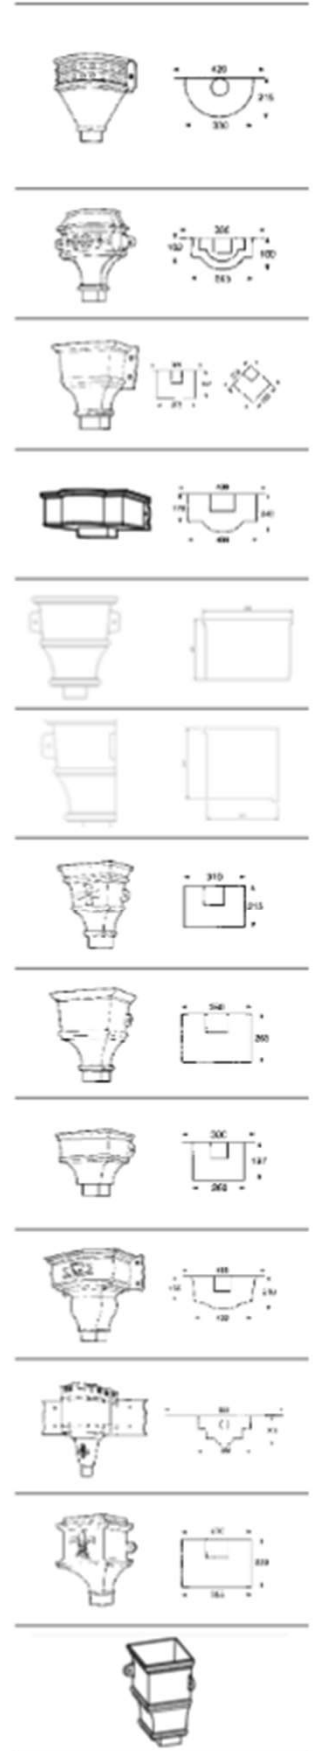

ORNAMENTAL HEADS

Description	Width x Depth x Height	Premier (Primed)	Premier Extra (Black)
H86	420mm x 215mm x 305mm	RH86 £1,227.44	XRH86 £1,409.81
H91	355mm x 160mm x 343mm	RH91 £1,088.52	XRH91 £1,251.80
H97 Flat Back	320mm x 197mm x 232mm	RH97 £639.91	XRH97 £735.94
H97A Corner	210mm x 210mm x 292mm	RH97A £639.91	XRH97A £735.94
H100	490mm x 240mm x 210mm	RH100 £953.12	XRH100 £1,096.04
H107 Flat Back	295mm x 1970mm x 292mm	RH107 £612.27	XRH107 £734.72
H107A	205mm x 205mm x 292mm	RH107A £612.27	XRH107A £734.72
H108	430mm x 220mm x 335mm	RH108 £814.49	XRH108 £936.67
H132	380mm x 265mm x 435mm	RH132 £1,103.75	XRH132 £1,269.31
H169	300mm x 197mm x 222mm	RH169 £595.60	XRH169 £684.98
H178	495mm x 210mm x 375mm	RH178 £1,187.48	XRH178 £1,365.61
H499	820mm x 210mm x 370mm	RH499 £1,630.35	XRH499 £1,874.85
H500	470mm x 230mm x 640mm	RH500 £1,225.54	XRH500 £1,409.38
H133A Left Hand or Right Hand	240mm x 165mm x 425mm	RH133A54 £619.77	XRH133A54 £729.15

Heads are supplied with embellishments as shown and can be customised on request. Please check suitability of required outlet. Other colours available on request – POA.