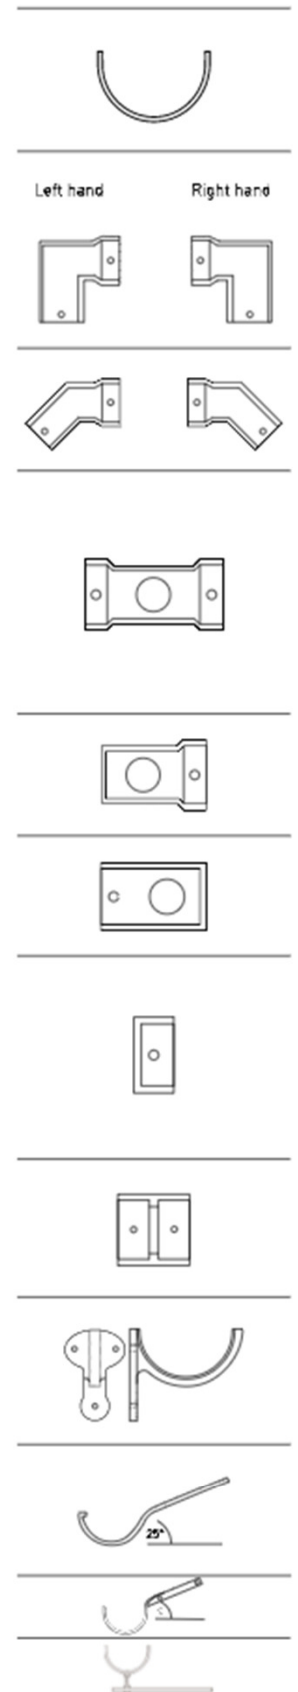

PLAIN DEEP HALF ROUND GUTTER				
	Premier (Primed)		Premier Extra (Black)	
Description	100mm x 75mm [4" x 3"]	125mm x 75mm [5" x 3"]	100mm x 75mm [4" x 3"]	125mm x 75mm [5" x 3"]
1829mm [6FT] with external joint	DH4301 £114.69	DH5301 £151.72	XDH4301 £142.59	XDH5301 £186.08
ANGLES				
	Premier (Primed)		Premier Extra (Black)	
Description	100mm x 75mm [4" x 3"]	125mm x 75mm [5" x 3"]	100mm x 75mm [4" x 3"]	125mm x 75mm [5" x 3"]
Square [90°] Left Hand	DH4310 £81.97	DH5310 £104.17	XDH4310 £106.58	XDH5310 £135.40
Square [90°] Right Hand	DH4311 £81.97	DH5311 £104.17	XDH4311 £106.58	XDH5311 £135.40
Obtuse [135°] Left Hand	DH4312 £81.97	DH5312 £104.17	XDH4312 £106.58	XDH5312 £135.40
Obtuse [135°] Right Hand	DH4313 £81.97	DH5313 £104.17	XDH4313 £106.58	XDH5313 £135.40
OUTLETS				
	Premier (Primed)		Premier Extra (Black)	
Description	100mm x 75mm [4" x 3"]	125mm x 75mm [5" x 3"]	100mm x 75mm [4" x 3"]	125mm x 75mm [5" x 3"]
	A= 65mm [2.5"], B= 75mm [3"]			
Nozzle [Centre Drop]	DH4320A £81.97	DH5320A £104.17	XDH4320A £106.58	XDH5320A £135.40
	DH4320B £81.97	DH5320B £104.17	XDH4320B £106.58	XDH5320B £135.40
Dropend External	DH4321A £81.97	DH5321A £104.17	XDH4321A £106.58	XDH5321A £135.40
	DH4321B £81.97	DH5321B £104.17	XDH4321B £106.58	XDH5321B £135.40
Dropend Internal	DH4322A £81.97	DH5322A £104.17	XDH4322A £106.58	XDH5322A £135.40
	DH4322B £81.97	DH5322B £104.17	XDH4322B £106.58	XDH5322B £135.40
STOPENDS				
	Premier (Primed)		Premier Extra (Black)	
Description	100mm x 75mm [4" x 3"]	125mm x 75mm [5" x 3"]	100mm x 75mm [4" x 3"]	125mm x 75mm [5" x 3"]
External [for spigot]	DH4330 £29.72	DH5330 £34.86	XDH4330 £36.44	XDH5330 £42.75
Internal [for socket]	DH4331 £29.72	DH5331 £34.86	XDH4331 £36.44	XDH5331 £42.75
UNION CLIP				
	Premier (Primed)		Premier Extra (Black)	
Description	100mm x 75mm [4" x 3"]	125mm x 75mm [5" x 3"]	100mm x 75mm [4" x 3"]	125mm x 75mm [5" x 3"]
Union Clip	DH4335 £32.23	DH5335 £34.86	XDH4335 £39.51	XDH5335 £42.75
FASCIA BRACKET				
	Premier (Primed)		Premier Extra (Black)	
Description	100mm x 75mm [4" x 3"]	125mm x 75mm [5" x 3"]	100mm x 75mm [4" x 3"]	125mm x 75mm [5" x 3"]
Fascia Bracket	DH4340 £25.36	DH5340 £29.77	XDH4340 £31.11	XDH5340 £36.51
STEEL BRACKETS				
	Galvanised		Premier Extra (Black)	
Description	100mm x 75mm [4" x 3"]	125mm x 75mm [5" x 3"]	100mm x 75mm [4" x 3"]	125mm x 75mm [5" x 3"]
Top Fixing Rafter Bracket	DH4341 £17.93	DH5341 £18.24	XDH4341 £21.99	XDH5341 £22.34
Side Fixing Rafter Bracket	DH4342 £19.33	DH5342 £19.69	XDH4342 £23.69	XDH5342 £24.14
Rise & Fall Bracket	DH4343 £22.92	DH5343 £23.37		

Please see page 20 for sundries.

Products can be supplied in any RAL or BS colour.
We can also colour match from customer supplied samples.
Price on application.