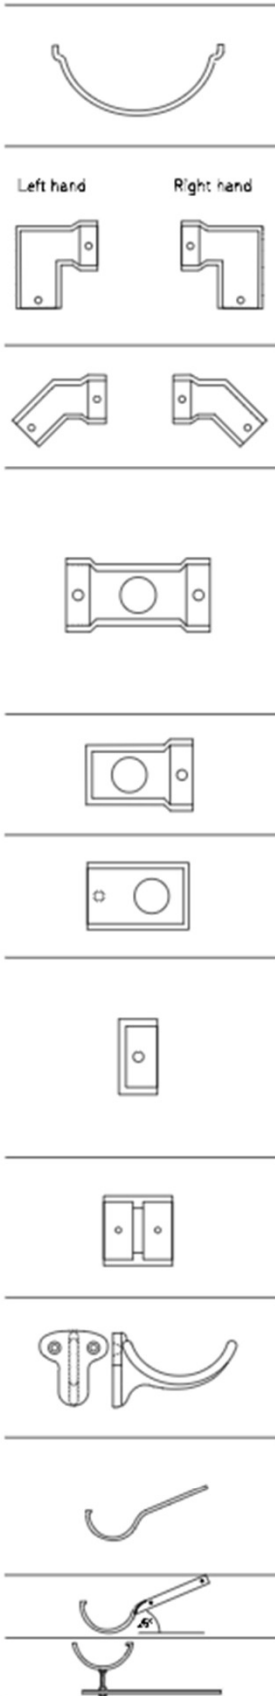

BEADED HALF ROUND GUTTER								
Description	Premier (Primed)				Premier Extra (Black)			
	100mm [4"]	115mm [4.5"]	125mm [5"]	150mm [6"]	100mm [4"]	115mm [4.5"]	125mm [5"]	150mm [6"]
1829mm [6FT] with external joint	HB4001 £71.47	HB4501 £74.42	HB5001 £86.99	HB6001 £178.81	XHB4001 £88.42	XHB4501 £91.98	XHB5001 £107.47	XHB6001 £198.04

ANGLES								
Description	Premier (Primed)				Premier Extra (Black)			
	100mm [4"]	115mm [4.5"]	125mm [5"]	150mm [6"]	100mm [4"]	115mm [4.5"]	125mm [5"]	150mm [6"]
Square [90°] Left Hand	HB4010 £29.72	HB4510 £31.67	HB5010 £36.96	HB6010 £80.22	XHB4010 £36.44	XHB4510 £38.82	XHB5010 £45.32	XHB6010 £98.39
Square [90°] Right Hand	HB4011 £29.72	HB4511 £31.67	HB5011 £36.96	HB6011 £80.22	XHB4011 £36.44	XHB4511 £38.82	XHB5011 £45.32	XHB6011 £98.39
Obtuse [135°] Left Hand	HB4012 £29.72	HB4512 £31.67	HB5012 £36.96	HB6012 £80.22	XHB4012 £36.44	XHB4512 £38.82	XHB5012 £45.32	XHB6012 £98.39
Obtuse [135°] Right Hand	HB4013 £29.72	HB4513 £31.67	HB5013 £36.96	HB6013 £80.22	XHB4013 £36.44	XHB4513 £38.82	XHB5013 £45.32	XHB6013 £98.39

OUTLETS								
Description	Premier (Primed)				Premier Extra (Black)			
	100mm [4"]	115mm [4.5"]	125mm [5"]	150mm [6"]	100mm [4"]	115mm [4.5"]	125mm [5"]	150mm [6"]
A=65mm [2.5"], B=75mm [3"], C= 100mm [4"]								
Nozzle (Centre Drop)	HB4020A £29.72	HB4520A £31.67	HB5020A £36.96	HB6020B £80.22	XHB4020A £36.44	XHB4520A £38.82	XHB5020A £45.32	XHB6020B £98.39
	HB4020B £29.72	HB4520B £31.67	HB5020B £36.96	HB6020C £80.22	XHB4020B £36.44	XHB4520B £38.82	XHB5020B £45.32	XHB6020C £98.39
Dropend External	HB4021A £29.72	HB4521A £31.67	HB5021A £36.96	HB6021B £80.22	XHB4021A £36.44	XHB4521A £38.82	XHB5021A £45.32	XHB6021B £98.39
	HB4021B £29.72	HB4521B £31.67	HB5021B £36.96	HB6021C £80.22	XHB4021B £36.44	XHB4521B £38.82	XHB5021B £45.32	XHB6021C £98.39
Dropend Internal	HB4022A £29.72	HB4522A £31.67	HB5022A £36.96	HB6022B £80.22	XHB4022A £36.44	XHB4522A £38.82	XHB5022A £45.32	XHB6022B £98.39
	HB4022B £29.72	HB4522B £31.67	HB5022B £36.96	HB6022C £80.22	XHB4022B £36.44	XHB4522B £38.82	XHB5022B £45.32	XHB6022C £98.38

STOPENDS								
Description	Premier (Primed)				Premier Extra (Black)			
	100mm [4"]	115mm [4.5"]	125mm [5"]	150mm [6"]	100mm [4"]	115mm [4.5"]	125mm [5"]	150mm [6"]
External [for spigot]	HB4030 £10.05	HB4530 £12.35	HB5030 £13.05	HB6030 £22.10	XHB4030 £12.33	XHB4530 £15.15	XHB5030 £15.97	XHB6030 £27.09
Internal [for socket]	HB4031 £10.05	HB4531 £12.35	HB5031 £13.05	HB6031 £22.10	XHB4031 £12.33	XHB4531 £15.15	XHB5031 £15.97	XHB6031 £27.09

UNION CLIP								
Description	Premier (Primed)				Premier Extra (Black)			
	100mm [4"]	115mm [4.5"]	125mm [5"]	150mm [6"]	100mm [4"]	115mm [4.5"]	125mm [5"]	150mm [6"]
Union Clip	HB4035 £19.70	HB4535 £23.93	HB5035 £27.66	HB6035 £39.50	XHB4035 £24.16	XHB4535 £29.34	XHB5035 £33.91	XHB6035 £48.44