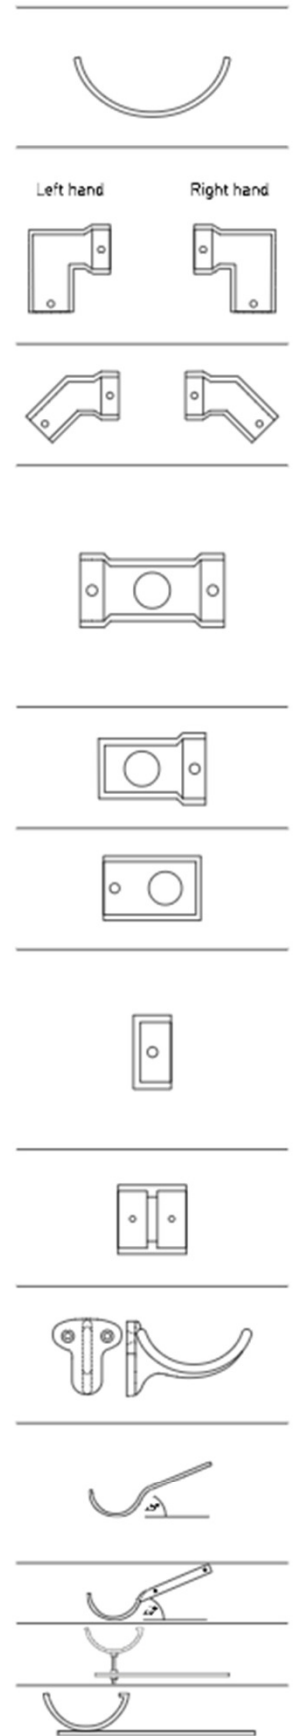

PLAIN HALF ROUND GUTTER								
	Premier (Primed)				Premier Extra (Black)			
Description	100mm [4"]	115mm [4.5"]	125mm [5"]	150mm [6"]	100mm [4"]	115mm [4.5"]	125mm [5"]	150mm [6"]
1829mm [6FT] with external joint	HR4001 £71.47	HR4501 £74.42	HR5001 £86.99	HR6001 £148.28	XHR4001 £88.42	XHR4501 £91.99	XHR5001 £107.47	XHR6001 £163.78

ANGLES								
	Premier (Primed)				Premier Extra (Black)			
Description	100mm [4"]	115mm [4.5"]	125mm [5"]	150mm [6"]	100mm [4"]	115mm [4.5"]	125mm [5"]	150mm [6"]
Square [90°] Left Hand	HR4010 £29.72	HR4510 £31.67	HR5010 £36.96	HR6010 £62.51	XHR4010 £36.44	XHR4510 £38.82	XHR5010 £45.32	XHR6010 £73.75
Square [90°] Right Hand	HR4011 £29.72	HR4511 £31.67	HR5011 £36.96	HR6011 £62.51	XHR4011 £36.44	XHR4511 £38.82	XHR5011 £45.32	XHR6011 £73.75
Obtuse [135°] Left Hand	HR4012 £29.72	HR4512 £31.67	HR5012 £36.96	HR6012 £62.51	XHR4012 £36.44	XHR4512 £38.82	XHR5012 £45.32	XHR6012 £73.75
Obtuse [135°] Right Hand	HR4013 £29.72	HR4513 £31.67	HR5013 £36.96	HR6013 £62.51	XHR4013 £36.44	XHR4513 £38.82	XHR5013 £45.32	XHR6013 £73.75

OUTLETS								
	Premier (Primed)				Premier Extra (Black)			
Description	100mm [4"]	115mm [4.5"]	125mm [5"]	150mm [6"]	100mm [4"]	115mm [4.5"]	125mm [5"]	150mm [6"]
A=65mm [2.5"], B=75mm [3"], C= 100mm [4"]								
Nozzle [Centre Drop]	HR4020A £29.72	HR4520A £31.67	HR5020A £36.96	HR6020B £62.51	XHR4020A £36.44	XHR4520A £38.82	XHR5020A £45.32	XHR6020B £73.75
	HR4020B £29.72	HR4520B £31.67	HR5020B £36.96	HR6020C £62.51	XHR4020B £36.44	XHR4520B £38.82	XHR5020B £45.32	XHR6020C £73.75
Dropead External	HR4021A £29.72	HR4521A £31.67	HR5021A £36.96	HR6021B £62.51	XHR4021A £36.44	XHR4521A £38.82	XHR5021A £45.32	XHR6021B £73.75
	HR4021B £29.72	HR4521B £31.67	HR5021B £36.96	HR6021C £62.51	XHR4021B £36.44	XHR4521B £38.82	XHR5021B £45.32	XHR6021C £73.75
Dropead Internal	HR4022A £29.72	HR4522A £31.67	HR5022A £36.96	HR6022B £62.51	XHR4022A £36.44	XHR4522A £38.82	XHR5022A £45.32	XHR6022B £73.75
	HR4022B £29.72	HR4522B £31.67	HR5022B £36.96	HR6022C £62.51	XHR4022B £36.44	XHR4522B £38.82	XHR5022B £45.32	XHR6022C £73.75

STOPENDS								
	Premier (Primed)				Premier Extra (Black)			
Description	100mm [4"]	115mm [4.5"]	125mm [5"]	150mm [6"]	100mm [4"]	115mm [4.5"]	125mm [5"]	150mm [6"]
External [for spigot]	HR4030 £10.05	HR4530 £12.35	HR5030 £13.05	HR6030 £17.28	XHR4030 £12.33	XHR4530 £15.15	XHR5030 £15.97	XHR6030 £21.21
Internal [for socket]	HR4031 £10.05	HR4531 £12.35	HR5031 £13.05	HR6031 £17.28	XHR4031 £12.33	XHR4531 £15.15	XHR5031 £15.97	XHR6031 £21.21

UNION CLIP								
	Premier (Primed)				Premier Extra (Black)			
Description	100mm [4"]	115mm [4.5"]	125mm [5"]	150mm [6"]	100mm [4"]	115mm [4.5"]	125mm [5"]	150mm [6"]
Union Clip	HR4035 £19.70	HR4535 £23.93	HR5035 £27.66	HR6035 £31.07	XHR4035 £24.16	XHR4535 £29.34	XHR5035 £33.91	XHR6035 £38.09

FASCIA BRACKET								
	Premier (Primed)				Premier Extra (Black)			
Description	100mm [4"]	115mm [4.5"]	125mm [5"]	150mm [6"]	100mm [4"]	115mm [4.5"]	125mm [5"]	150mm [6"]
Fascia Bracket	HR4040 £8.28	HR4540 £8.28	HR5040 £8.96	HR6040 £10.24	XHR4040 £10.15	XHR4540 £10.15	XHR5040 £10.97	XHR6040 £12.55

STEEL BRACKETS								
	Galvanised				Premier Extra (Black)			
Description	100mm [4"]	115mm [4.5"]	125mm [5"]	150mm [6"]	100mm [4"]	115mm [4.5"]	125mm [5"]	150mm [6"]
Top Fixing Rafter Bracket	HR4041 £7.44	HR4541 £7.89	HR5041 £8.37	HR6041 £9.71	XHR4041 £9.13	XHR4541 £9.68	XHR5041 £10.25	XHR6041 £11.93
Side Fixing Rafter Bracket	HR4042 £7.89	HR4542 £8.37	HR5042 £8.90	HR6042 £10.10	XHR4042 £9.68	XHR4542 £10.25	XHR5042 £10.94	XHR6042 £12.39
Rise and Fall Bracket	HR4043 £17.28	HR4543 £17.28	HR5043 £17.69	HR6043 £18.24	XHR4043 £21.63	XHR4543 £21.63	XHR5043 £22.11	XHR6043 £22.80
Square Bar Drive in Bracket	HR4044S £13.28	HR4544S £13.28	HR5044S £13.28	HR6044S £17.69				

Please see page 20 for sundries.

Products can be supplied in any RAL or BS colour.
We can also colour match from customer supplied samples.
Price on application.